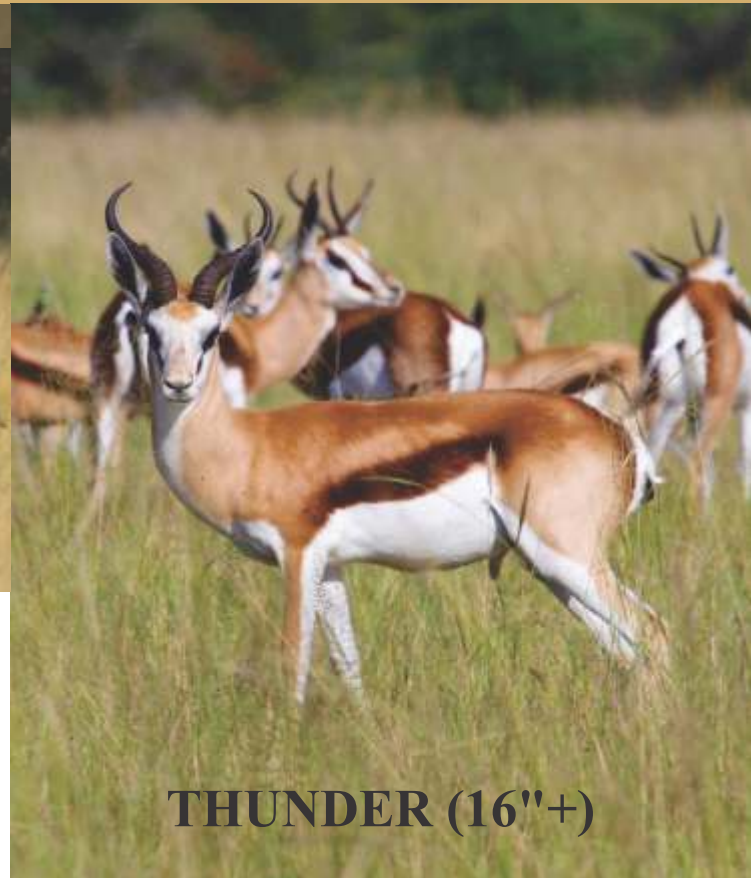

Male 1 Female - Total 1

RW: 10"

Area: Castle de Wildt, Limpopo

NOTES: Small camp adapted. Accustomed to supplementary feed.

R

CATALOGUE

LOT: 7

HEARTWATER SPRINGBOK EWES IN LAMB TO BISMARK (16"++)

Male - Female 5 Total 5

In lamb: Bismark (16"++)

Area: Castle de Wildt, Limpopo

NOTES: Camp adapted. Heartwater adapted for the last 20 years. Accustomed to supplementary feed. Delivery as soon as certified in lamb.

R

BISMARK (16"++)

LOT: 8

HEARTWATER SPRINGBOK EWES IN LAMB TO THUNDER (16"++)

Male - Female 5 Total 5

THUNDER (16"++)

In lamb: Thunder (16"++)
Area: Castle de Wildt, Limpopo
NOTES: Camp adapted. Heartwater adapted for the last 20 years. Accustomed to supplementary feed. Delivery as soon as animal is certified in lamb.

R

LOT: 9A&B

HEARTWATER SPRINGBOK HUNTING RAMS

Male 5 Female - Total 5

Area: Castle de Wildt, Limpopo

LOT 9A

Male: 5
 Female: -
 Total: 5

HORN MEASUREMENTS